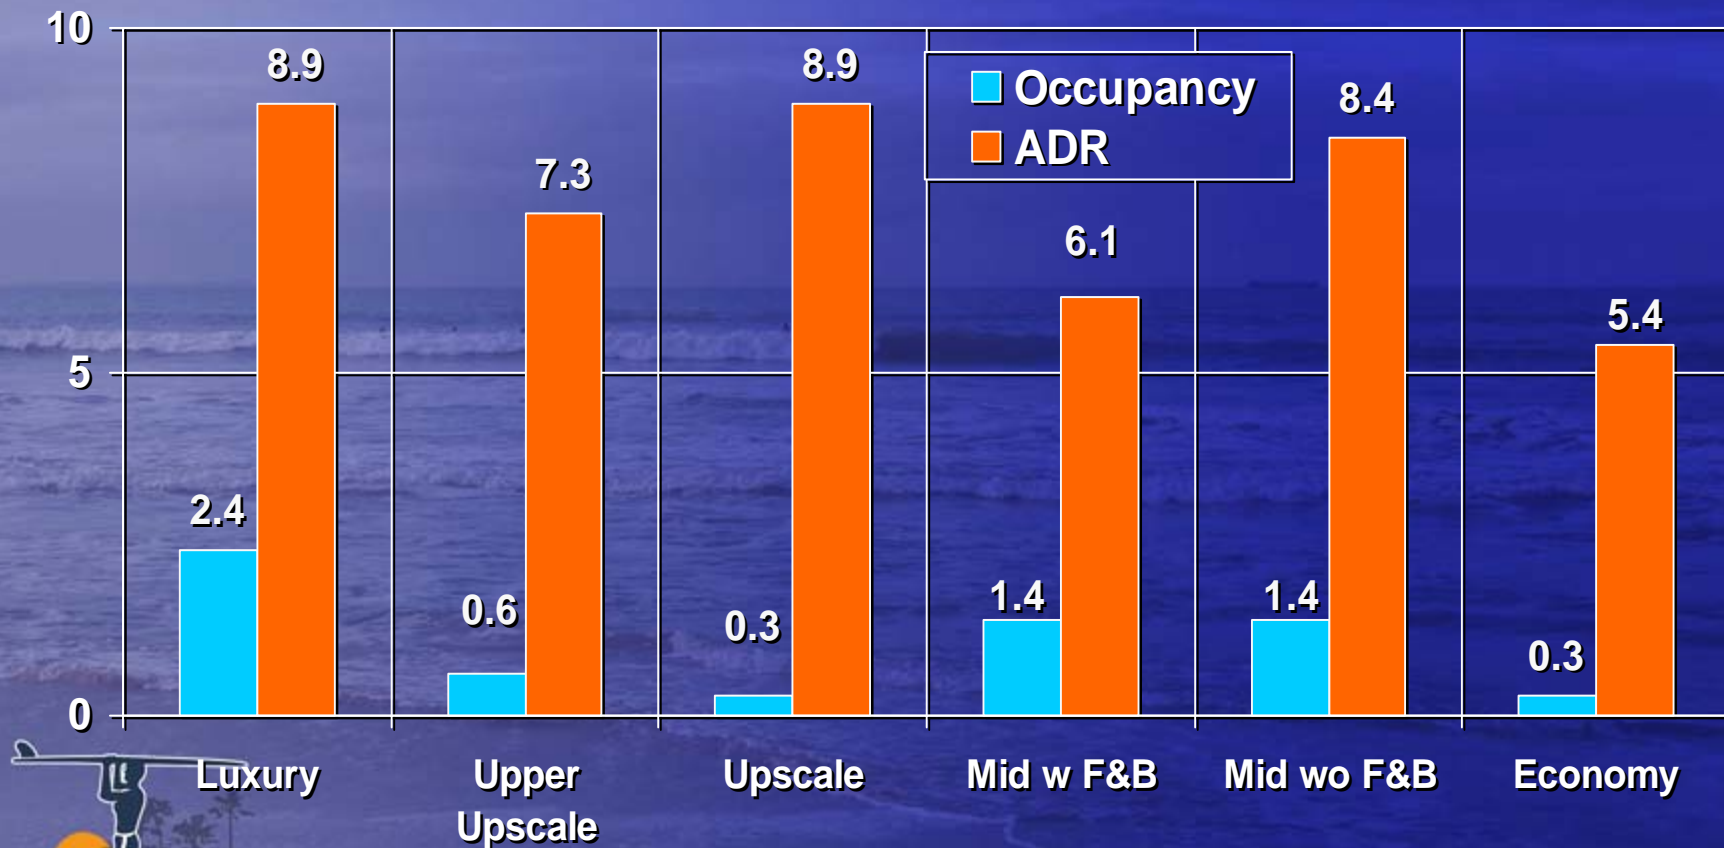

Chain Scales Occupancy/ADR Percent Change Twelve Months Ended November

Source: Smith Travel Research